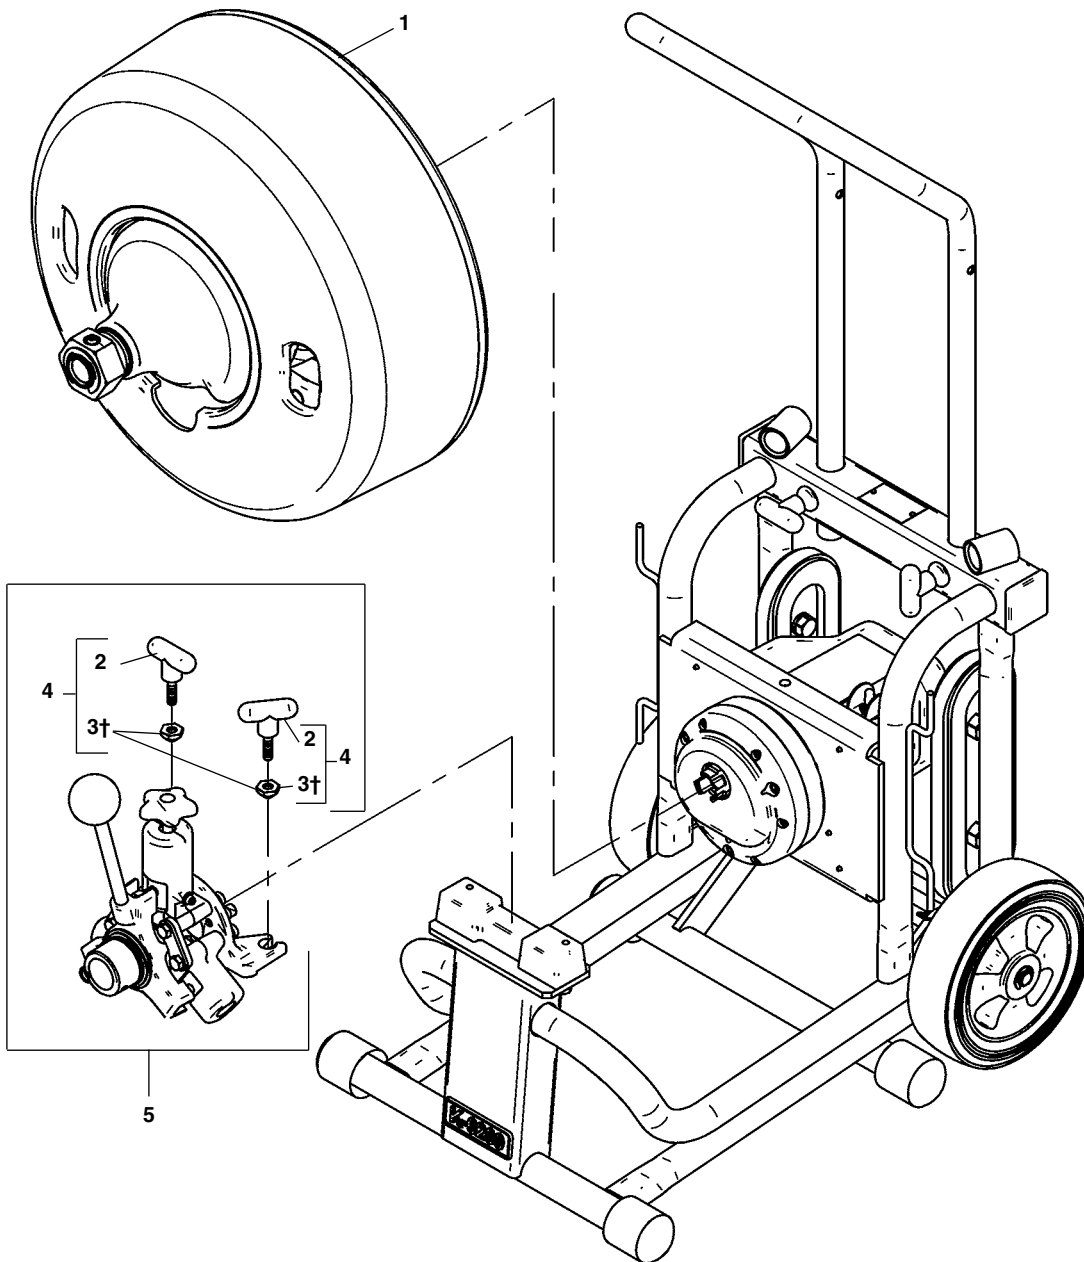

**Main Components**

**NOTE: Order parts by Catalog Number only.  
DO NOT order by Reference Number.**

Ref. No.	Catalog No.	Description
1	95802	Drum Assembly
2	60622	Mounting Knob (2)
3†	95832	Locator Ring (2)
4	60672	Mounting Knob Assembly (2)
5	95812	AUTOFEED® Assembly

† Apply Loctite to Locator Ring.

Standard Drum Components

**NOTE: Order parts by Catalog Number only.  
DO NOT order by Reference Number.**

Ref. No.	Catalog No.	Description	Ref. No.	Catalog No.	Description
—	95802	Drum Assembly	11	95662	Drum
1	44122	Pigtail	12	35005	Washer, Flat 5/16"
2	64042	Retaining Clip	13	60515	Screw, Hex Head 5/16" - 18 x 1 1/4"
3	95692	Bearing Block	14	95667	Drum Support
4	89810	Grease Fitting (2)	15	61020	Screw, Socket Head 5/16" - 18 x 1" (6)
5	95697	Retaining Ring	16	95837	Washer, Lock 5/16" (3)
6	95687	Inner Drum	17	32270	Screw, 5/16" - 18 x 3/4" (3)
7	95682	Guide Tube	18	95702	Clutch Assembly
8	95672	Flange Bearing (2)	19	44860	Retaining Clip
9	95677	Guide Tube Shaft	20	60552	Drain Plug
10	27517	Nut, Flange 5/16" - 18 (7)			