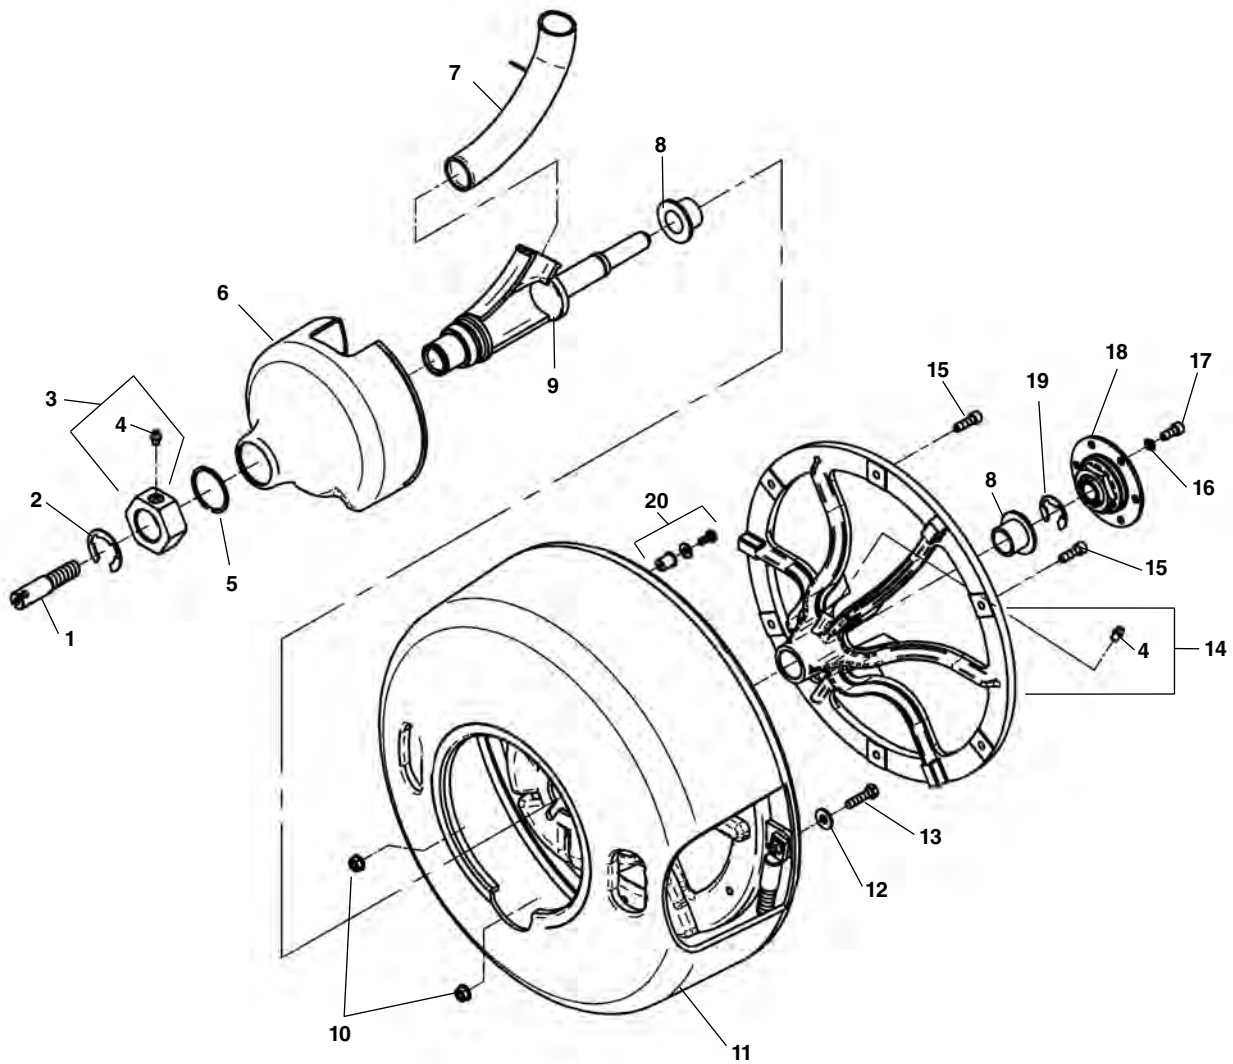

**Main Components**

**NOTE: Order parts by Catalog Number only.  
DO NOT order by Reference Number.**

Ref. No.	Catalog No.	Description
1	95802	Drum Assembly
2	60622	Mounting Knob (2)
3†	95832	Locator Ring (2)
4	60672	Mounting Knob Assembly (2)
5	95812	AUTOFEED® Assembly

† Apply Loctite to Locator Ring.

Standard Drum Components

**NOTE: Order parts by Catalog Number only.  
DO NOT order by Reference Number.**

Ref. No.	Catalog No.	Description	Ref. No.	Catalog No.	Description
—	95802	Drum Assembly	11	95662	Drum
1	44122	Pigtail	12	35005	Washer, Flat 5/16"
2	64042	Retaining Clip	13	60515	Screw, Hex Head 5/16" - 18 x 1 1/4"
3	95692	Bearing Block	14	95667	Drum Support
4	89810	Grease Fitting (2)	15	61020	Screw, Socket Head 5/16" - 18 x 1" (6)
5	95697	Retaining Ring	16	95837	Washer, Lock 5/16" (3)
6	95687	Inner Drum	17	32270	Screw, 5/16" - 18 x 3/4" (3)
7	95682	Guide Tube	18	95702	Clutch Assembly
8	95672	Flange Bearing (2)	19	44860	Retaining Clip
9	95677	Guide Tube Shaft	20	60552	Drain Plug
10	27517	Nut, Flange 5/16" - 18 (7)			